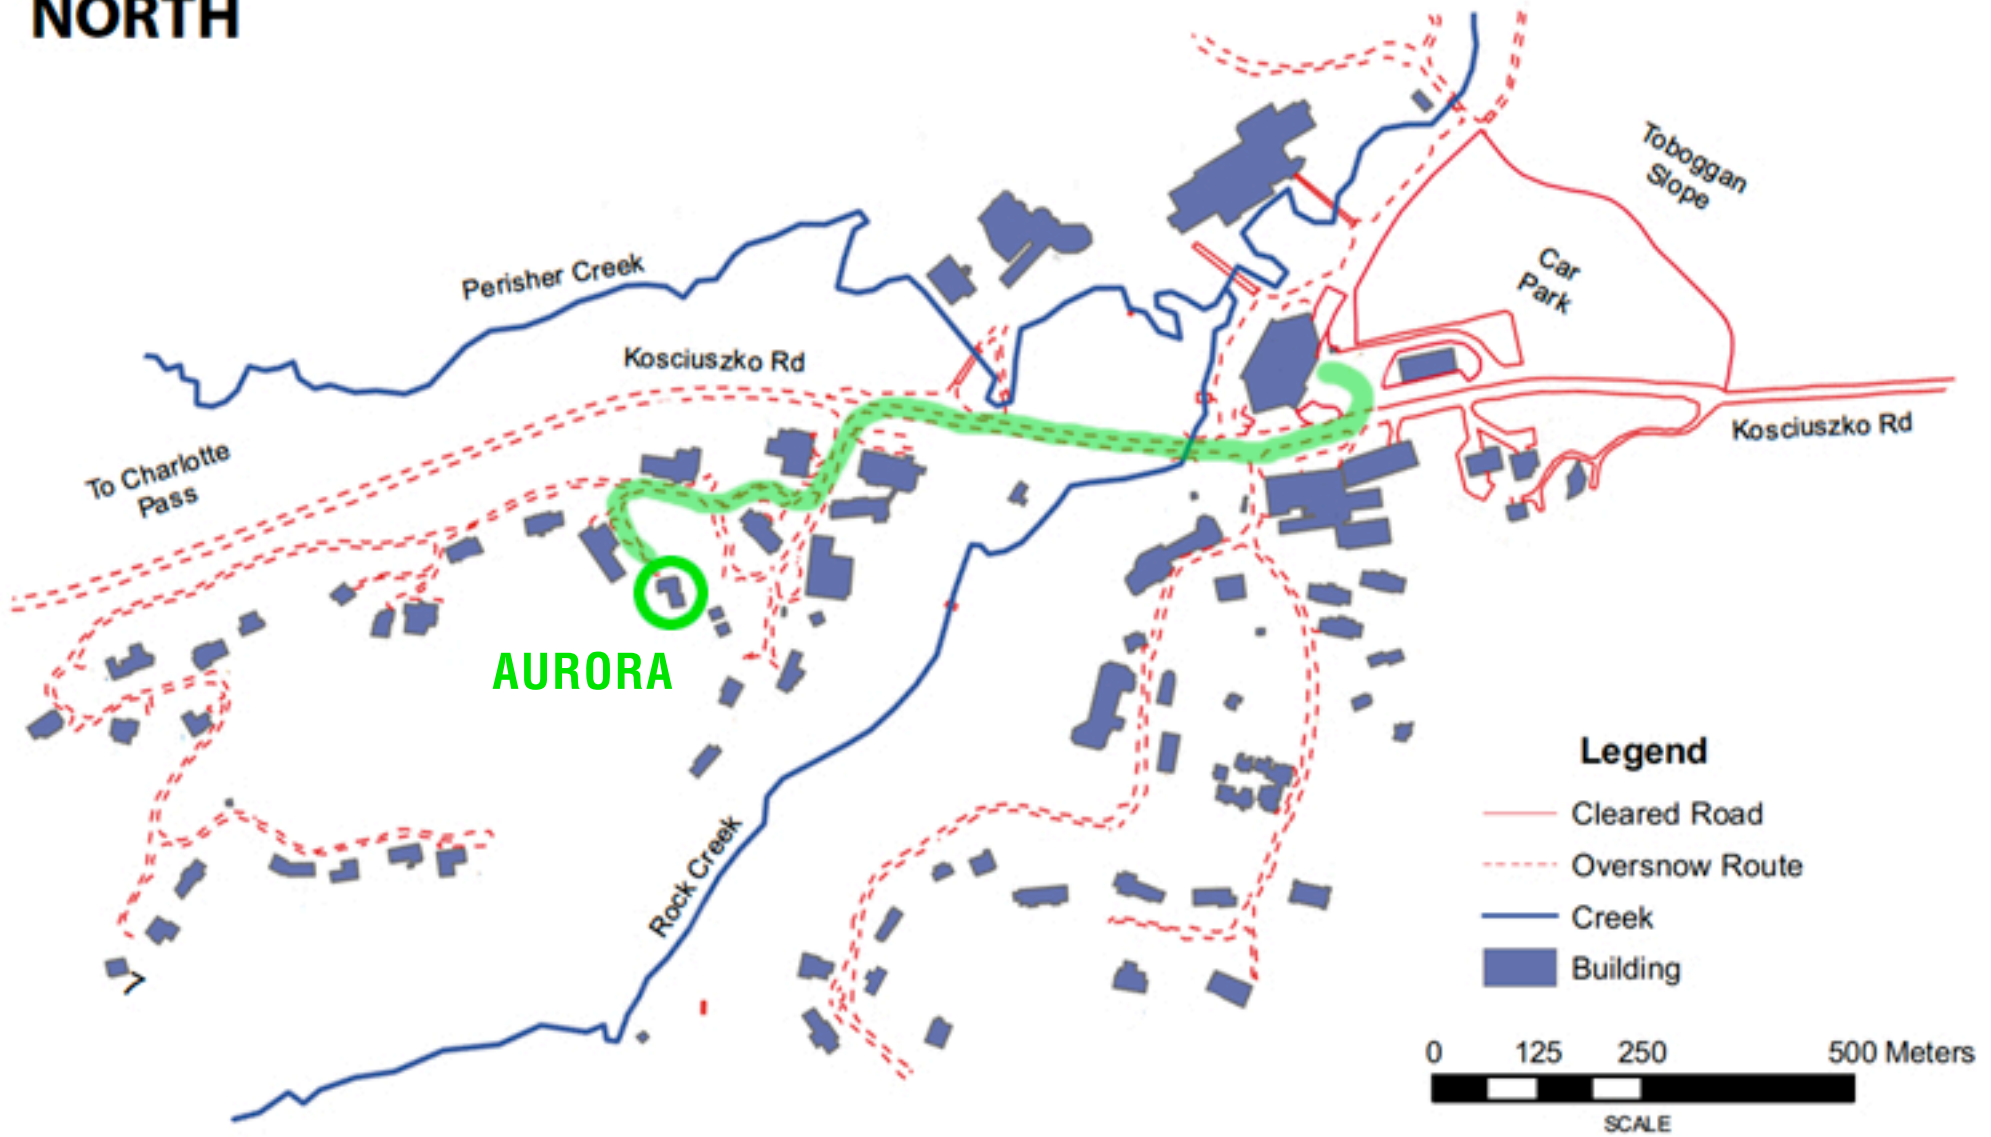

Perisher Valley

AURORA

Legend

- Cleared Road
- - - Oversnow Route
- Creek
- Building

April 2007